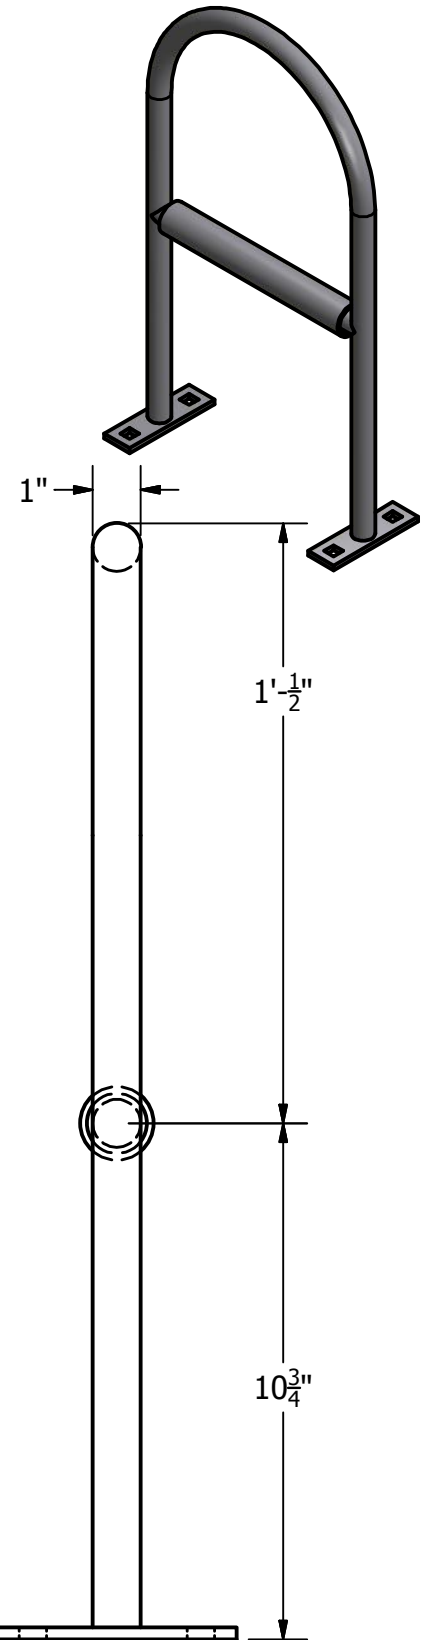

MATERIAL LIST	
MATERIAL	LBS
Steel, Mild	15.87
Steel, Mild	.98

ACTUAL WEIGHT
MAY VARY

VISIT US ON THE WEB AT WWW.MERCOMARINE.COM

ALL DRAWINGS AND DETAILS ARE PROPERTY OF MERCO INC. DO NOT COPY

MERCO MARINE
60 MERCO ROAD
WELLSBURG, WV 26070
PHONE: (800)396-3726
FAX: (304)737-3008

TITLE:	HP-BR1110.idw	SCALE:	3" = 1'-0"
DATE:	Nov-13-14 9:10am	DRAWN BY:	D .OTTO
		APRVD BY:	J. MERIWETHER