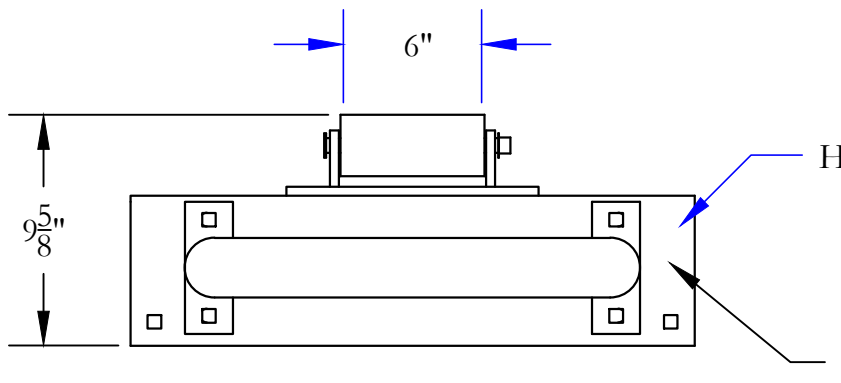

RECOMMENDED USE FOR  
PILING 12" IN DIA. OR LESS.

HEAVY DUTY  
MOUNTING PLATES  
2" x 5-1/2" x 3/8"

VISIT US ON THE WEB AT [WWW.MERCOMARINE.COM](http://WWW.MERCOMARINE.COM)

ALL DRAWINGS AND DETAILS ARE PROPERTY OF MERCO MARINE DO NOT COPY

MERCO MARINE  
60 MERCO ROAD  
WELLSBURG, WV 26070  
PHONE: (800)396-3726  
FAX: (304)737-3008

TITLE:	HP-H14R-2 14" PILE GUIDE	SCALE:	1-1/2" = 1'-0"
DATE:	11/5/2012 12:11 PM	DRAWN BY:	DAN OTTO
		APRVD BY:	J. MERIWETHER