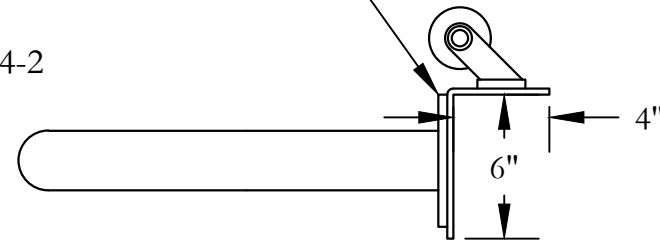

RECOMMENDED USE FOR  
PILING 12" IN DIA. OR LESS.

HEAVY DUTY  
MOUNTING PLATES  
2" x 5-1/2" x 3/8"

VISIT US ON THE WEB AT [WWW.MERCOMARINE.COM](http://WWW.MERCOMARINE.COM)

ALL DRAWINGS AND DETAILS ARE PROPERTY OF MERCO MARINE DO NOT COPY

MERCO MARINE  
60 MERCO ROAD  
WELLSBURG, WV 26070  
PHONE: (800)396-3726  
FAX: (304)737-3008

TITLE:	HP-H14R-2 14" PILE GUIDE	SCALE:	1-1/2" = 1'-0"
DATE:	11/5/2012 12:11 PM	DRAWN BY:	DAN OTTO
		APRVD BY:	J. MERIWETHER