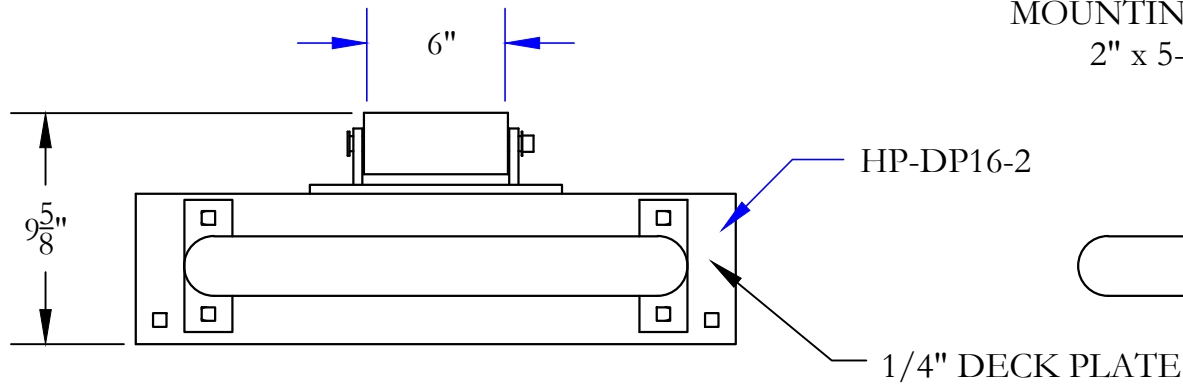

RECOMMENDED USE FOR
PILING 14" IN DIA. OR LESS.

HEAVY DUTY
MOUNTING PLATES
2" x 5-1/2" x 3/8"

VISIT US ON THE WEB AT WWW.MERCOMARINE.COM

ALL DRAWINGS AND DETAILS ARE PROPERTY OF MERCO MARINE DO NOT COPY

MERCO MARINE
60 MERCO ROAD
WELLSBURG, WV 26070
PHONE: (800)396-3726
FAX: (304)737-3008

TITLE:	HP-H16R-2 16" PILE GUIDE
DATE:	11/5/2012 12:13 PM

SCALE:	1-1/2" = 1'-0"
DRAWN BY:	DAN OTTO
APRVD BY:	J. MERIWETHER