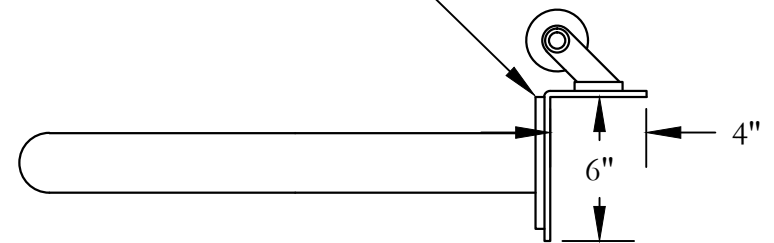

RECOMMENDED USE FOR
PILING 16" IN DIA. OR LESS.

HEAVY DUTY
MOUNTING PLATES
2" x 5-1/2" x 3/8"

VISIT US ON THE WEB AT WWW.MERCOMARINE.COM

ALL DRAWINGS AND DETAILS ARE PROPERTY OF MERCO MARINE DO NOT COPY

MERCO MARINE
60 MERCO ROAD
WELLSBURG, WV 26070
PHONE: (800)396-3726
FAX: (304)737-3008

TITLE:	HP-H18R-2 18" PILE GUIDE
DATE:	11/5/2012 12:13 PM

SCALE:	1-1/2" = 1'-0"
DRAWN BY:	DAN OTTO
APRVD BY:	J. MERIWETHER