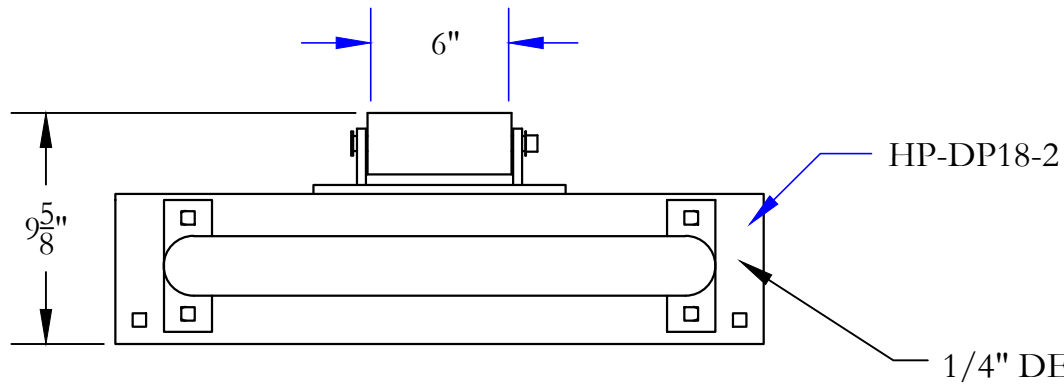

RECOMMENDED USE FOR
PILING 16" IN DIA. OR LESS.

HEAVY DUTY
MOUNTING PLATES
2" x 5-1/2" x 3/8"

VISIT US ON THE WEB AT WWW.MERCOMARINE.COM

ALL DRAWINGS AND DETAILS ARE PROPERTY OF MERCO MARINE DO NOT COPY

MERCO MARINE
60 MERCO ROAD
WELLSBURG, WV 26070
PHONE: (800)396-3726
FAX: (304)737-3008

TITLE:	HP-H18R-2 18" PILE GUIDE
DATE:	11/5/2012 12:13 PM

SCALE:	1-1/2" = 1'-0"
DRAWN BY:	DAN OTTO
APRVD BY:	J. MERIWETHER