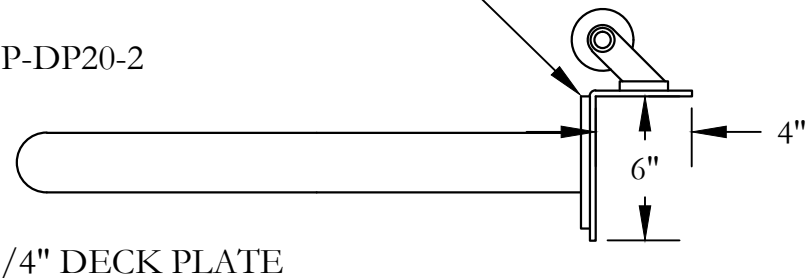

RECOMMENDED USE FOR  
PILING 18" IN DIA. OR LESS.

HEAVY DUTY  
MOUNTING PLATES  
2" x 5-1/2" x 3/8"

VISIT US ON THE WEB AT [WWW.MERCOMARINE.COM](http://WWW.MERCOMARINE.COM)

ALL DRAWINGS AND DETAILS ARE PROPERTY OF MERCO MARINE DO NOT COPY

MERCO MARINE  
60 MERCO ROAD  
WELLSBURG, WV 26070  
PHONE: (800)396-3726  
FAX: (304)737-3008

**MERCO  
MARINE**™

TITLE: HP-H20R-2  
20" PILE GUIDE  
DATE: 9/30/2013 4:38 PM

SCALE: 1-1/2" = 1'-0"  
DRAWN BY: DAN OTTO  
APRVD BY: J. MERIWETHER