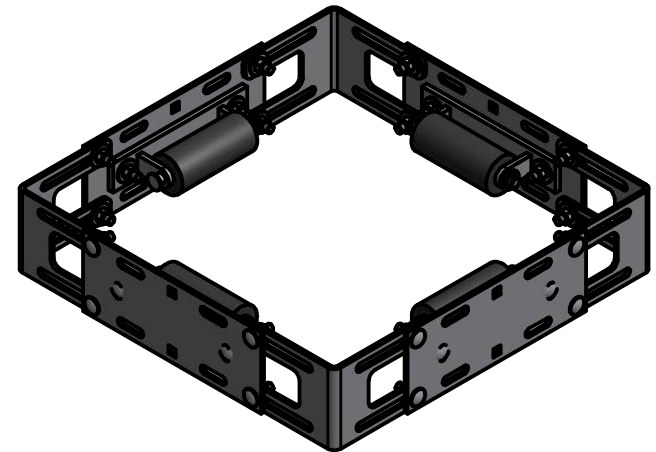

PARTS LIST		
ITEM	QTY	PART NUMBER
1	4	HP-INADJ-P
2	4	HP-INADJ-A
3	4	H-RA4
4	24	B-CB1

VISIT US ON THE WEB AT WWW.MERCOMARINE.COM

ALL DRAWINGS AND DETAILS ARE PROPERTY OF MERCO INC. DO NOT COPY

MERCO MARINE
 60 MERCO ROAD
 WELLSBURG, WV 26070
 PHONE: (800)396-3726
 FAX: (304)737-3008

TITLE:	HP-INADJ.idw
DATE:	Nov-18-14 10:10am

SCALE:	1/8" = 1'-0"
DRAWN BY:	D .OTTO
APRVD BY:	J. MERIWETHER