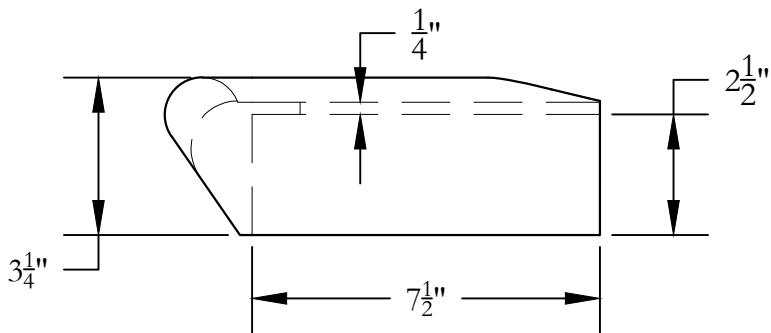

NOTE: ALL DIMENSIONS ARE NOMINAL
ACTUAL MEASUREMENTS MAY VARY UP TO $\frac{1}{4}$ "

VISIT US ON THE WEB AT WWW.MERCOMARINE.COM

ALL DRAWINGS AND DETAILS ARE PROPERTY OF MERCO MARINE DO NOT COPY

MERCO MARINE
60 MERCO ROAD
WELLSBURG, WV 26070
PHONE: (800)396-3726
FAX: (304)737-3008

TITLE:	CB-W, CB-B, CB-G CORNER BUMPERS	SCALE:	3" = 1'-0"
DATE:	1/4/2017 1:25 PM	DRAWN BY:	D. OTTO
		APRVD BY:	J. MERIWETHER