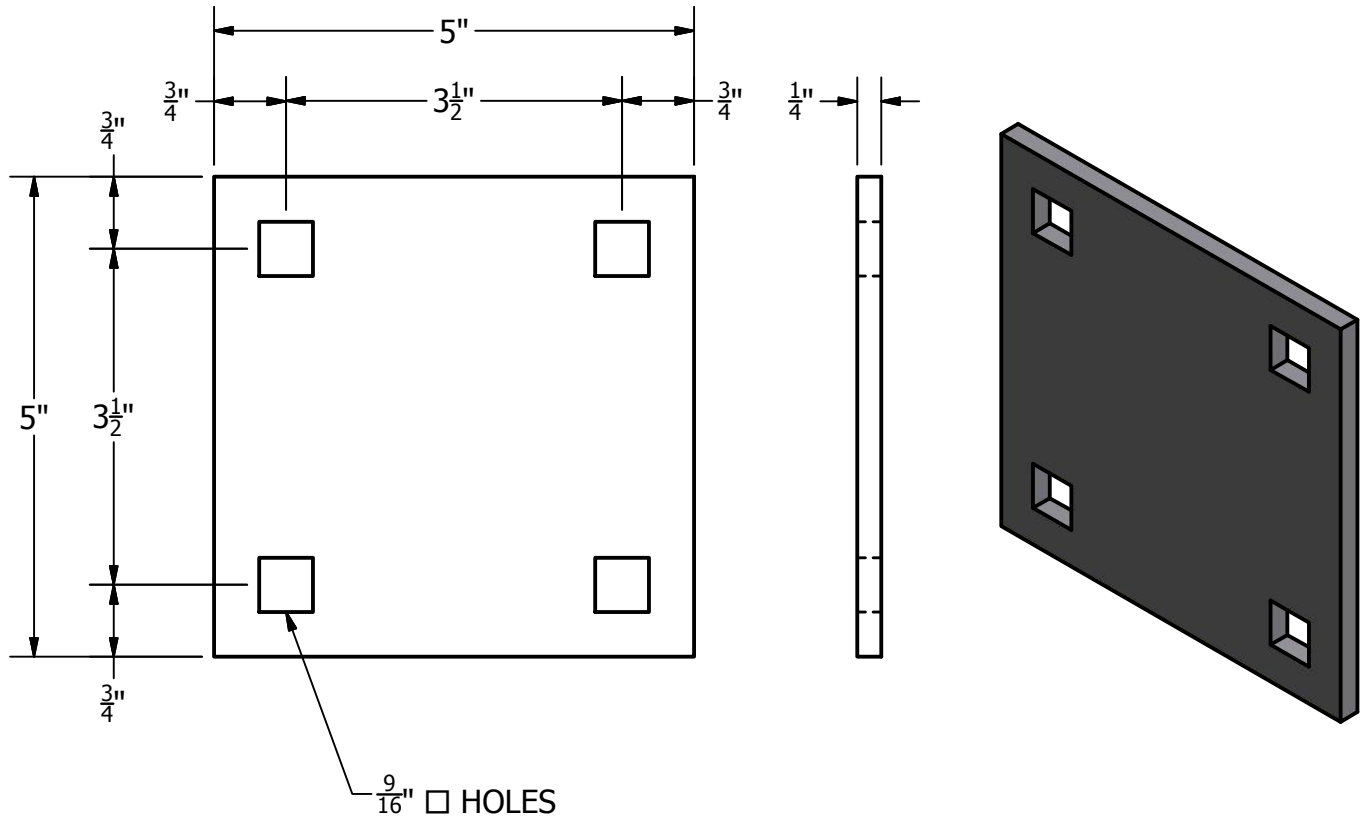

MATERIAL LIST (EST.)	
MATERIAL	LBS
Steel, Mild	1.68