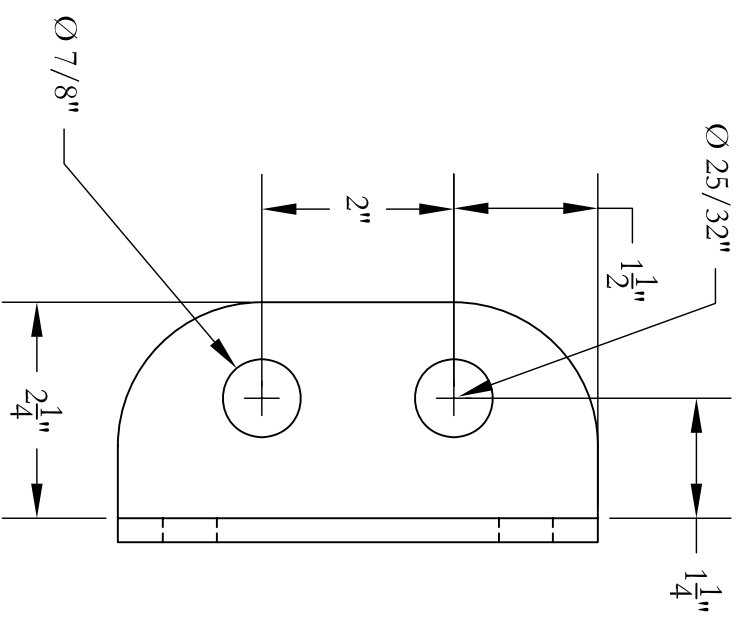

9/16" SQUARE HOLES