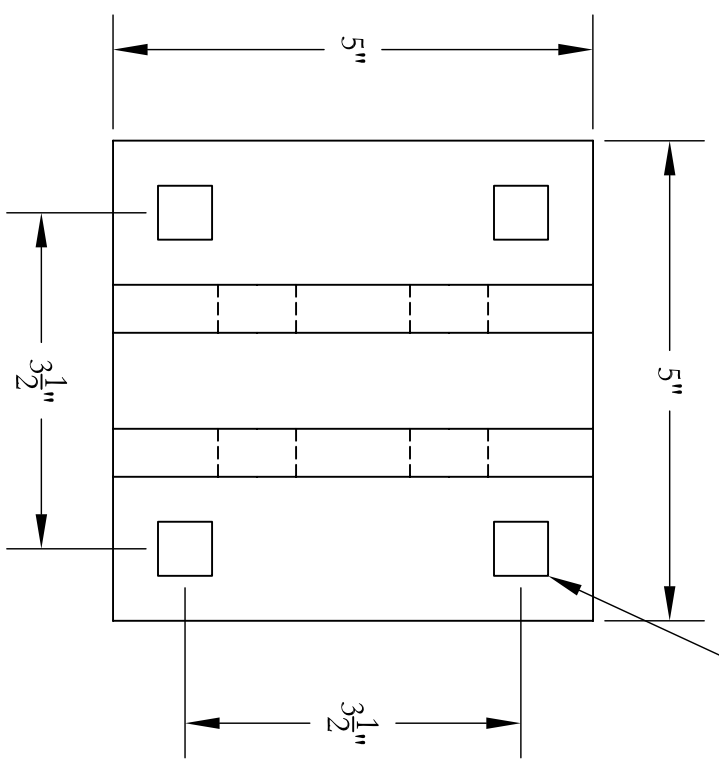

9/16" SQUARE HOLES