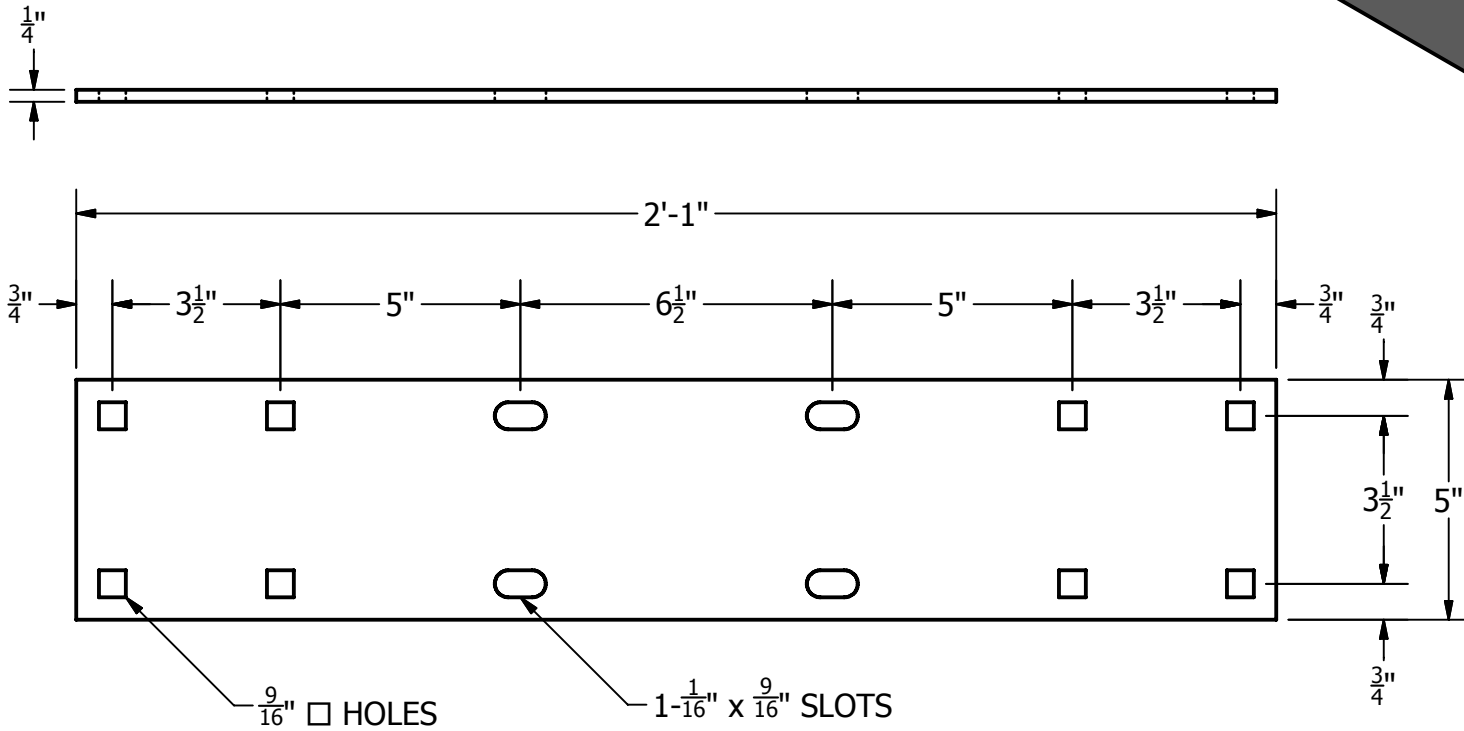

NOTE: H-SP COMES IN A PAIR (x2 PIECES) OF TWO SPLICE PLATES. THE CODE FOR ONE SPLICE PLATE IS H-SP1.

MATERIAL LIST (EST.)	
MATERIAL	LBS
Steel, Mild	8.54

VISIT US ON THE WEB AT WWW.MERCOMARINE.COM

ALL DRAWINGS AND DETAILS ARE PROPERTY OF MERCO INC. DO NOT COPY