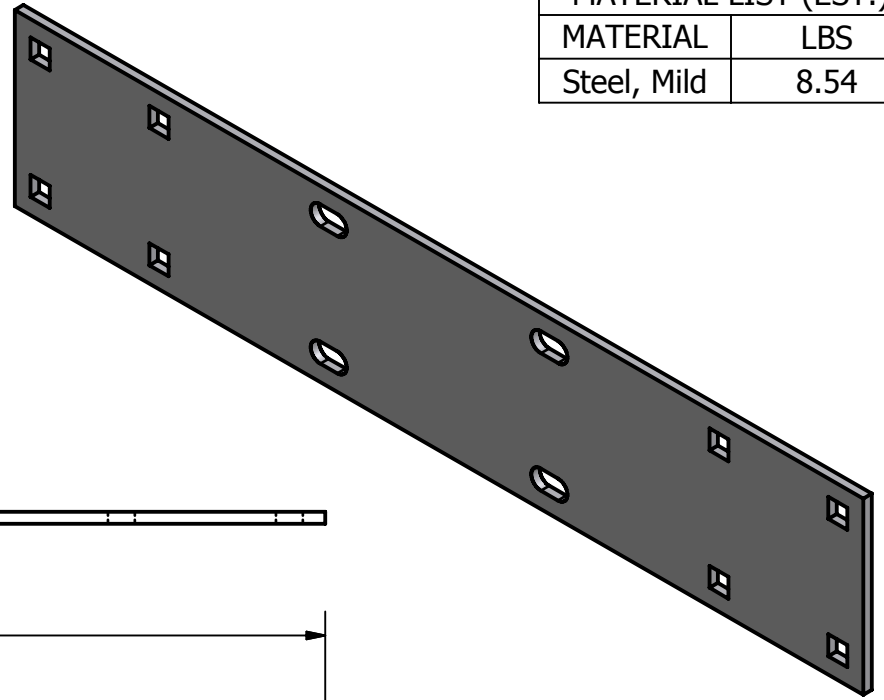

NOTE: H-SP COMES IN A PAIR (x2 PIECES) OF TWO SPLICE PLATES. THE CODE FOR ONE SPLICE PLATE IS H-SP1.

MATERIAL LIST (EST.)	
MATERIAL	LBS
Steel, Mild	8.54

VISIT US ON THE WEB AT WWW.MERCOMARINE.COM

ALL DRAWINGS AND DETAILS ARE PROPERTY OF MERCO INC. DO NOT COPY