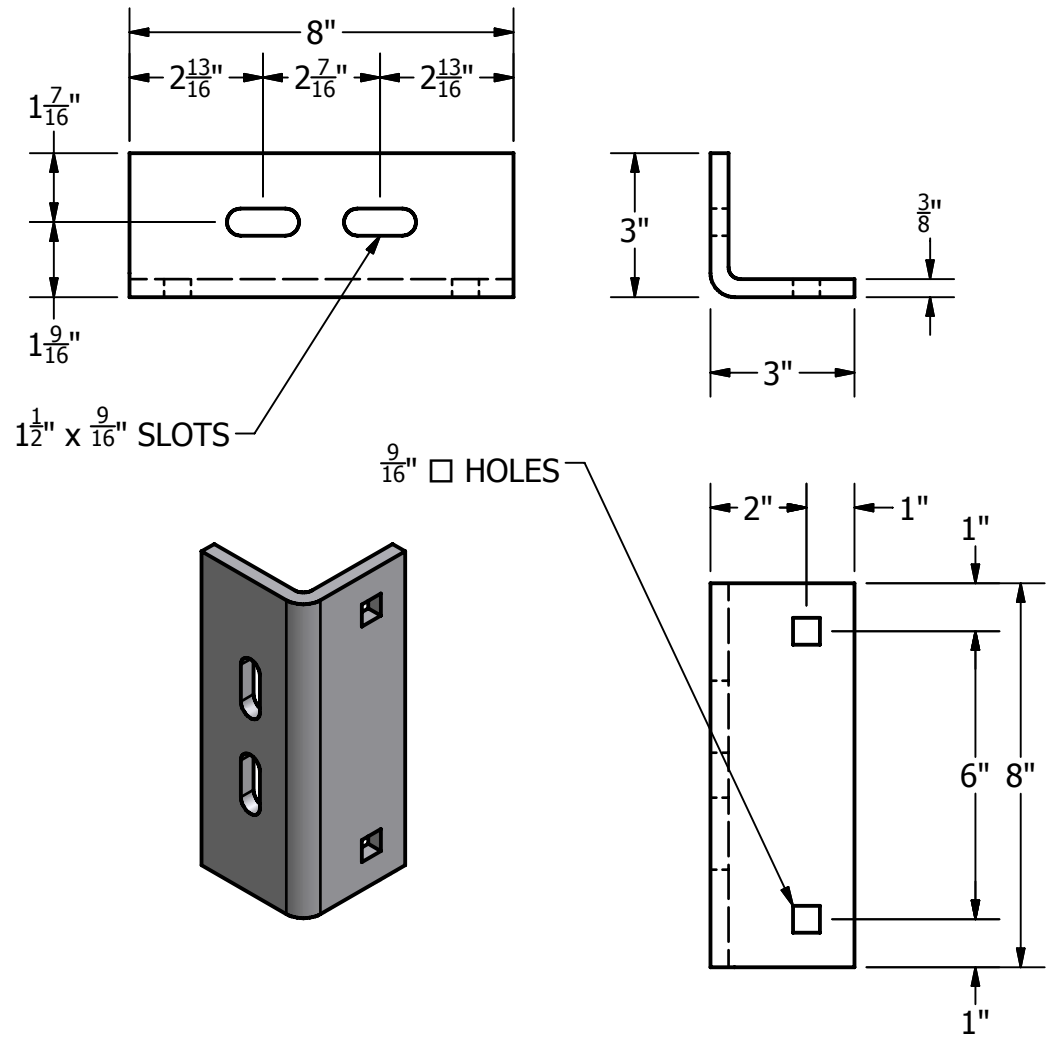

MATERIAL LIST (EST.)	
MATERIAL	LBS
Steel, Mild	4.47

MERCO MARINE
 60 MERCO ROAD
 WELLSBURG, WV 26070
 PHONE: (800)396-3726
 FAX: (304)737-3008

VISIT US ON THE WEB AT WWW.MERCOMARINE.COM

ALL DRAWINGS AND DETAILS ARE PROPERTY OF MERCO INC. DO NOT COPY

TITLE:	HD-CA.idw	SCALE:	1/4
DATE:	Dec-29-09 4:00pm	DRAWN BY:	D .OTTO
		APRVD BY:	J. MERIWETHER