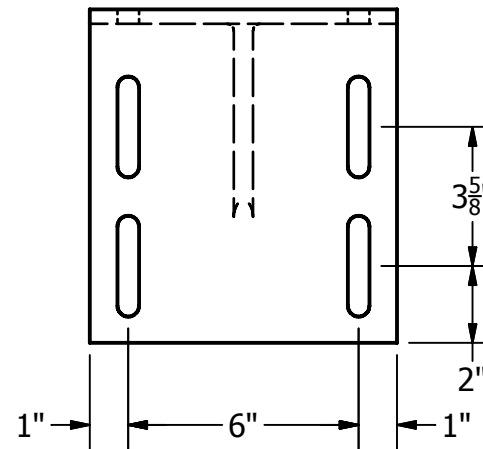

MATERIAL LIST (EST.)	
MATERIAL	LBS
Steel, Mild	13.66

VISIT US ON THE WEB AT WWW.MERCOMARINE.COM

ALL DRAWINGS AND DETAILS ARE PROPERTY OF MERCO INC. DO NOT COPY

MERCO MARINE
60 MERCO ROAD
WELLSBURG, WV 26070
PHONE: (800)396-3726
FAX: (304)737-3008

**MERCO
MARINE**™

TITLE:	HD-IC.idw
DATE:	Dec-29-09 3:38pm

SCALE:	1/5
DRAWN BY:	D .OTTO
APRVD BY:	J. MERIWETHER