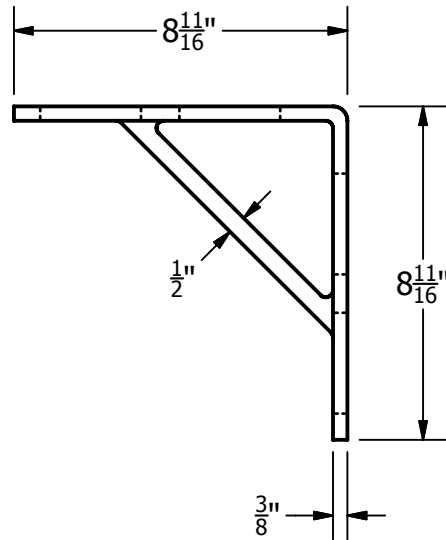

MATERIAL LIST (EST.)	
MATERIAL	LBS
Steel, Mild	13.66

VISIT US ON THE WEB AT WWW.MERCOMARINE.COM

ALL DRAWINGS AND DETAILS ARE PROPERTY OF MERCO INC. DO NOT COPY

MERCO MARINE
60 MERCO ROAD
WELLSBURG, WV 26070
PHONE: (800)396-3726
FAX: (304)737-3008

**MERCO
MARINE**™

TITLE:	HD-IC.idw
DATE:	Dec-29-09 3:38pm

SCALE:	1/5
DRAWN BY:	D .OTTO
APRVD BY:	J. MERIWETHER