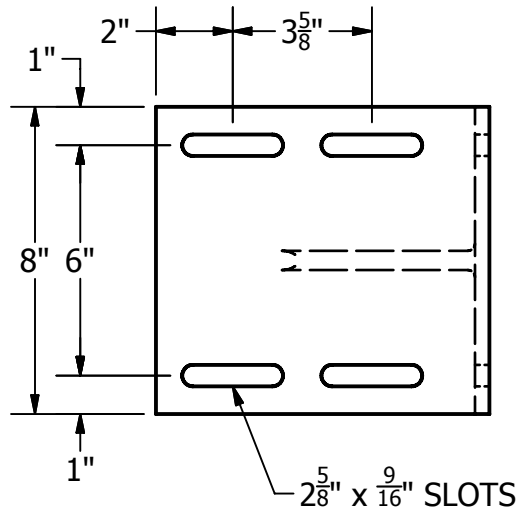

MATERIAL LIST (EST.)	
MATERIAL	LBS
Steel, Mild	13.66

VISIT US ON THE WEB AT WWW.MERCOMARINE.COM

ALL DRAWINGS AND DETAILS ARE PROPERTY OF MERCO INC. DO NOT COPY

MERCO MARINE
60 MERCO ROAD
WELLSBURG, WV 26070
PHONE: (800)396-3726
FAX: (304)737-3008

**MERCO
MARINE**™

TITLE:	HD-IC.idw
DATE:	Dec-29-09 3:38pm

SCALE:	1/5
DRAWN BY:	D .OTTO
APRVD BY:	J. MERIWETHER