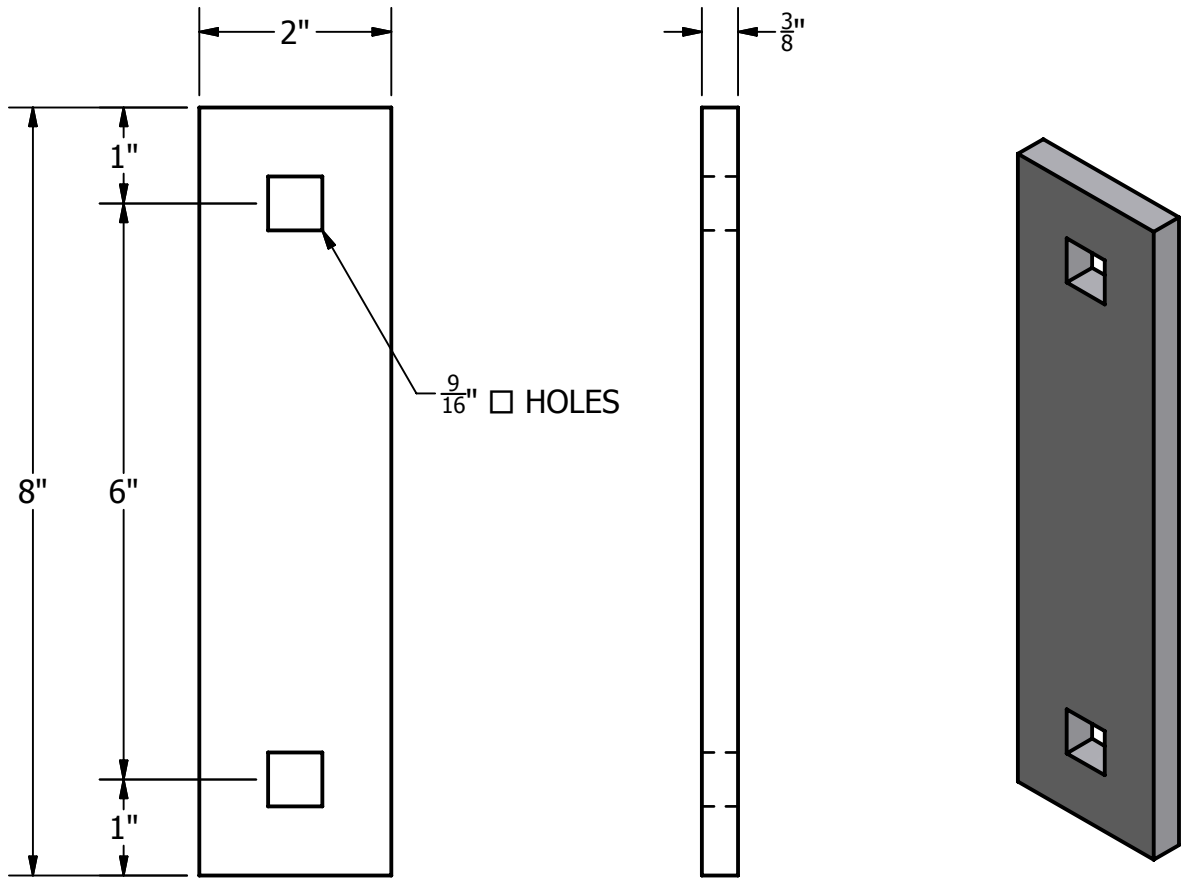

MATERIAL LIST (EST.)	
MATERIAL	LBS
Steel, Mild	1.64