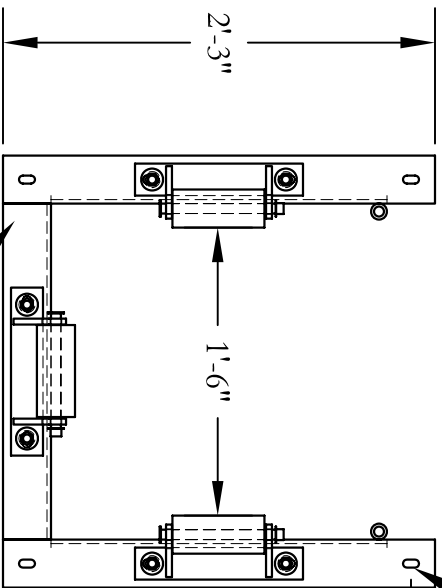

1-1/16" x 9/16" SLOTS
1/2"

3" x 3" x 1/4" ANGLE

MERCO MARINE
60 MERCO ROAD
WELLSBURG, WV 26070
PHONE: (800) 396-3726
FAX: (304) 737-3008

VISIT US ON THE WEB AT WWW.MERCOMARINE.COM

ALL DRAWINGS AND DETAILS ARE PROPERTY OF MERCO MARINE DO NOT COPY

TITLE:		HP-18 INR	
PRINT DATE:	10/26/11 2:06 PM	CREATED DATE:	10/28/08
SCALE:		1" = 1'-0"	
DRAWN BY:		DAN OTTO	
APRVD BY:		J. MERIWETHER	