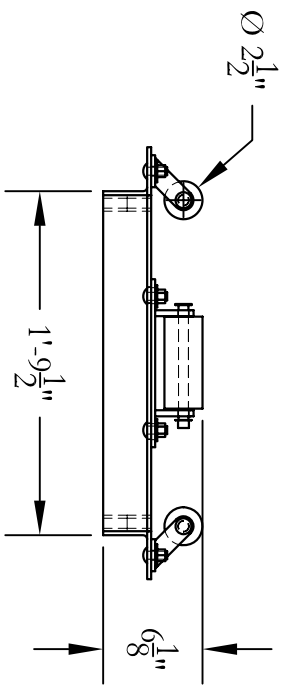

1-1/16" x 9/16" SLOTS
1/2"

3" x 3" x 1/4" ANGLE

MERCO MARINE
60 MERCO ROAD
WELLSBURG, WV 26070
PHONE: (800) 396-3726
FAX: (304) 737-3008

VISIT US ON THE WEB AT WWW.MERCOMARINE.COM

ALL DRAWINGS AND DETAILS ARE PROPERTY OF MERCO MARINE DO NOT COPY

TITLE:		HP-18 INR	
PRINT DATE:	10/26/11 2:06 PM	CREATED DATE:	10/28/08
SCALE:		1" = 1'-0"	
DRAWN BY:		DAN OTTO	
APRVD BY:		J. MERIWETHER	