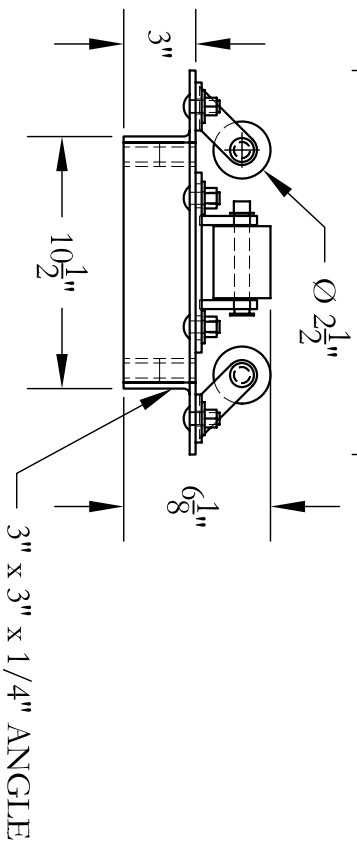

1-1/16" x 9/16" SLOTS

VISIT US ON THE WEB AT WWW.MERCOMARINE.COM

ALL DRAWINGS AND DETAILS ARE PROPERTY OF MERCOC MARINE DO NOT COPY

MERCO MARINE  
60 MERCOC ROAD  
WELLSBURG, WV 26070  
PHONE: (800) 396-3726  
FAX: (304) 737-3008

TITLE:	HP-7 INR RH
SCALE:	1-1/2" = 1'-0"
PRINT DATE:	10/26/11 1:07 PM
CREATED DATE:	10/27/08
DRAWN BY:	DAN OTTO
APPROV BY:	J. MERIWETHER