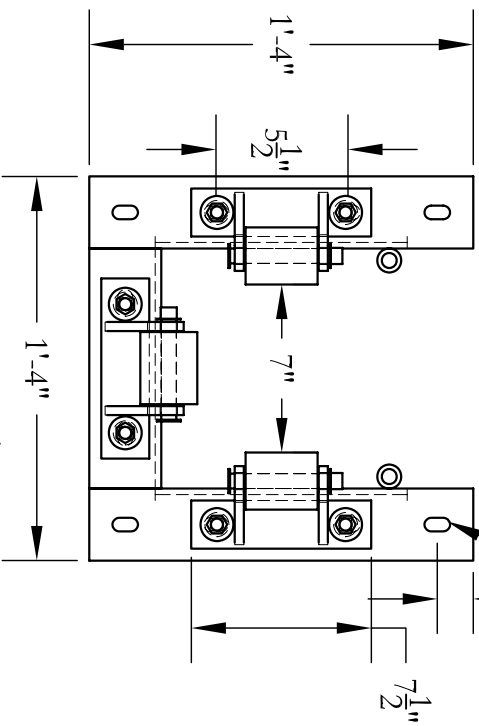

1-1/16" x 9/16" SLOTS

VISIT US ON THE WEB AT WWW.MERCOMARINE.COM

ALL DRAWINGS AND DETAILS ARE PROPERTY OF MERCOC MARINE DO NOT COPY

MERCO MARINE  
60 MERCOC ROAD  
WELLSBURG, WV 26070  
PHONE: (800) 396-3726  
FAX: (304) 737-3008

TITLE:	HP-7 INR RH
SCALE:	1-1/2" = 1'-0"
PRINT DATE:	10/26/11 1:07 PM
CREATED DATE:	10/27/08
DRAWN BY:	DAN OTTO
APPROV BY:	J. MERIWETHER